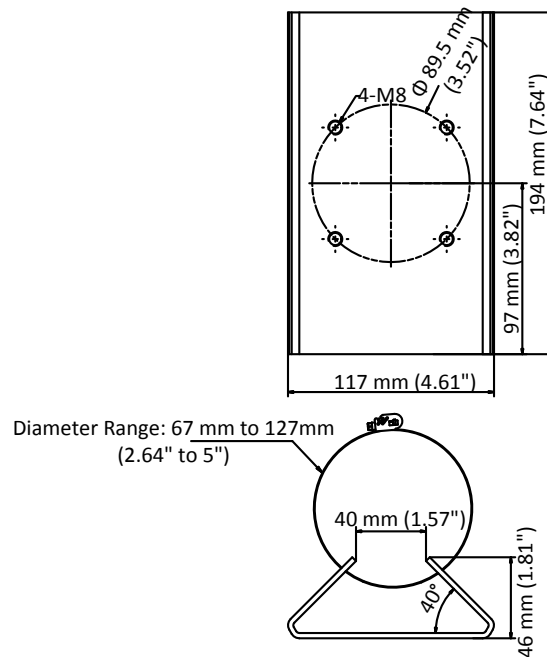

DS-1673ZJ

Horizontal Pole Mounting Bracket for PanoVu & Speed Dome

Feature

- Stainless steel with surface spray treatment
- The bracket formed by one piece stainless steel ensures the reliable structure
- Adjustable diameter from 67 mm to 127 mm

Dimension

Available Model

DS-1673ZJ

Parameter

Model	DS-1673ZJ
Parameters	Horizontal Pole Mounting Bracket for PanoVu & Speed Dome
Appearance	Hikvision White
Material	Stainless Steel
Dimension	Φ 67 mm to 127 mm × 194 mm (2.64" to 5" × 7.64")
Weight	1060 g (2.34 lb.)

Note

- Cooperate with the pendant mounting bracket, when using this bracket.
- The waterproof rubber is necessary for the outdoor application.
- The pole must be capable of supporting at least 3 times as much as the total weight of the camera and the bracket.
- The bracket's maximum load capacity is 20 Kg (44 lb.).