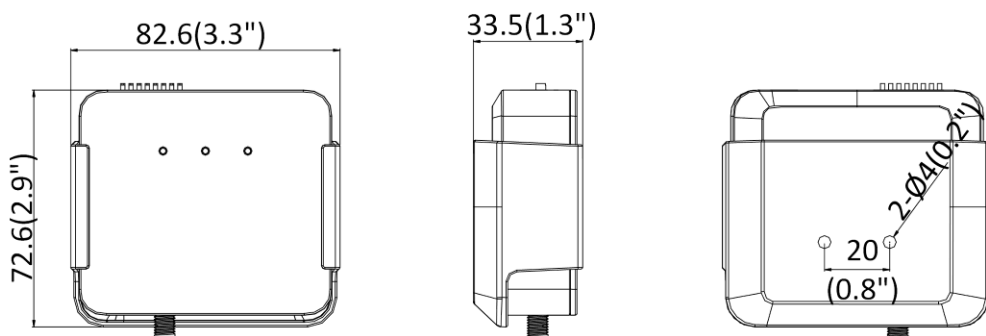

Dimension

L30:

Main Body:

Main Body with Bracket:

Distributed by

**HIKVISION®****Headquarters**

No.555 Qianmo Road, Binjiang District,
Hangzhou 310051, China
T +86-571-8807-5998
overseasbusiness@hikvision.com