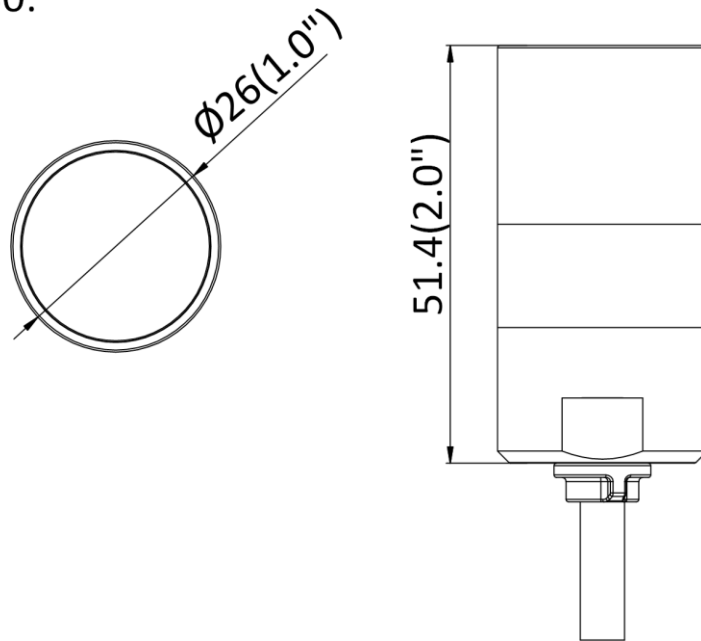

Dimension

L30: