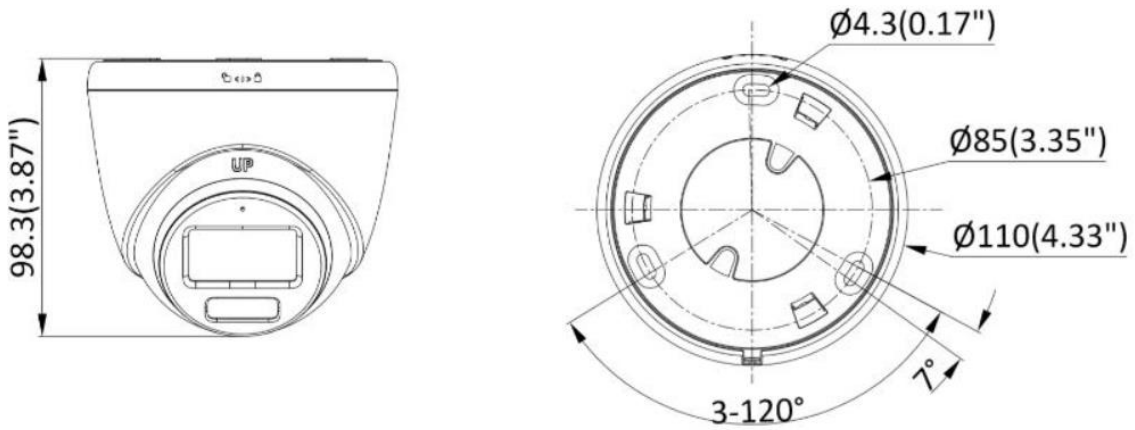

▪ Specification

Camera	
Image Sensor	2 MP CMOS
Max. Resolution	1920 (H) × 1080 (V)
Min. Illumination	0.001 Lux @ (F1.0, AGC ON), 0 Lux with white light
Shutter Time	PAL: 1/25 s to 1/50,000 s; NTSC: 1/30 s to 1/50,000 s
Day & Night	ICR
Angle Adjustment	Pan: 0° to 360°, Tilt: 0° to 75°, Rotate: 0° to 360°
Signal System	PAL/NTSC
Lens	
Lens Type	2.8 mm and 3.6 mm fixed focal lens
Focal Length & FOV	2.8 mm, horizontal FOV: 105°, vertical FOV: 56°, diagonal FOV: 126° 3.6 mm, horizontal FOV: 84°, vertical FOV: 46°, diagonal FOV: 98°
Lens Mount	M12
Illuminator	
Supplement Light Type	IR, White Light
Supplement Light Range	IR: Up to 40 m, White Light: Up to 40 m
Smart Supplement Light	Yes
Image	
Image Parameters Switch	STD/HIGH-SAT/HIGHLIGHT
Image Settings	Brightness, Sharpness, Anti-banding, AGC
Frame Rate	TVI: 1080p @25 fps/30 fps CVI: 1080p @25 fps/30 fps AHD: 1080p @25 fps/30 fps CVBS: PAL/NTSC
Day/Night Mode	Auto/Color/BW (Black and White)
Wide Dynamic Range (WDR)	Digital WDR
Noise Reduction	3D DNR/2D DNR
Image Enhancement	DWDR, BLC, HLC, Global
White Balance	Auto, Manual
Interface	
Video Output	Switchable TVI/AHD/CVI/CVBS
General	
Material	Enclosure: Plastic, Main body: Metal
Power	12 VDC ± 25%, max. 4.2 W, *You are recommended to use one power adapter to supply the power for one camera.
Dimension	Ø110 mm × 98.3 mm (4.33" × 3.87")
Weight	Approx. 320 g (0.71 lb.)
Operating Condition	-40 °C to 60 °C (-40 °F to 140 °F). Humidity 90% or less (non-condensing)
Communication	HIKVISION-C
Language	English

Approval

Protection	IP67
------------	------

▪ **Available Model**

DS-2CE72DF0T-LFS

▪ **Dimension**

Unit: mm (inch)

▪ **Accessory**

▪ **Optional**