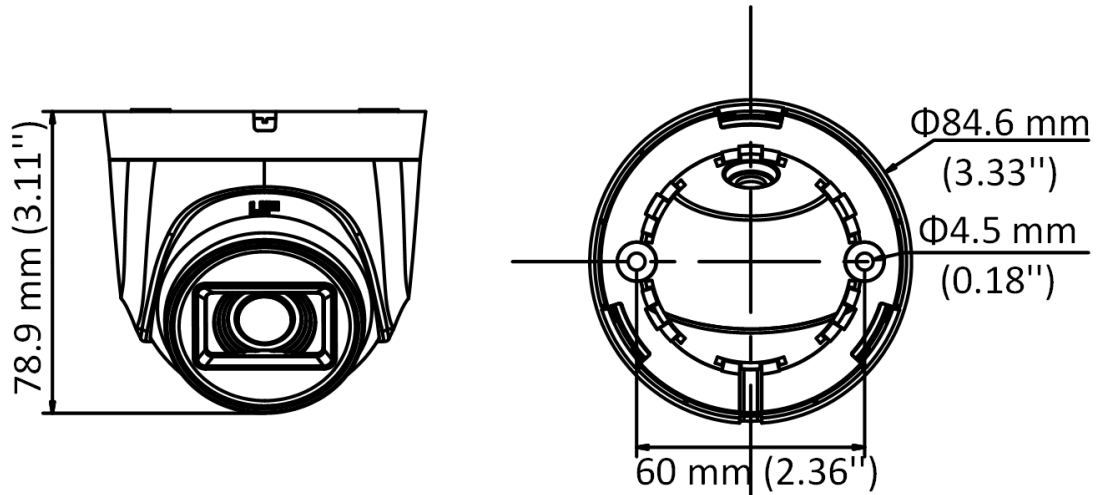

DS-2CE76D0T-ITPF (C) 2 MP Camera

- 2 MP, 1920 × 1080 resolution
- 2.8 mm, 3.6 mm, 6 mm fixed focal lens
- 4 in 1 video output (switchable TVI/AHD/CVI/CVBS)
- Smart IR, up to 20 m IR distance

Specification

Camera	
Image Sensor	2 MP CMOS
Signal System	PAL/NTSC
Resolution	1920 (H) × 1080 (V)
Frame Rate	TVI: 1080P@30fps, 1080P@25fps CVI: 1080P@30fps, 1080P@25fps AHD: 1080P@30fps, 1080P@25fps CVBS: PAL/NTSC
Min. illumination	0.01 Lux@(F1.2, AGC ON), 0 Lux with IR
Shutter Time	PAL: 1/25 s to 1/50, 000 s NTSC: 1/30 s to 1/50, 000 s
Lens	2.8 mm, 3.6 mm, 6 mm fixed lens
Field of View	2.8 mm, horizontal FOV: 101°, vertical FOV: 60°, diagonal FOV: 122° 3.6 mm, horizontal FOV: 79.6°, vertical FOV: 43.5°, diagonal FOV: 93.7° 6 mm, horizontal FOV: 51.9°, vertical FOV: 30°, diagonal FOV: 58.8°
Lens Mount	M12
Day & Night	ICR
WDR (Wide Dynamic Range)	Digital WDR
Angle Adjustment	Pan: 0 to 360°, Tilt: 0 to 75°, Rotation: 0 to 360°
Menu	
Image Mode	STD/HIGH-SAT
AGC	Yes
Day/Night Mode	Auto/Color/BW (Black and White)
White Balance	Auto/Manual
AE (Auto Exposure) Mode	DWDR/BLC/HLC/Global
Noise Reduction	2D DNR
Language	English
Function	Brightness, Sharpness, Smart IR
Interface	
Video Output	Switchable TVI/AHD/CVI/CVBS
General	
Operating Conditions	-40 °C to 60 °C (-40 °F to 140 °F), humidity 90% or less (non-condensing)
Power Supply	12 VDC ± 25%
Power Consumption	Max. 2.2 W
Material	Plastic
IR Range	Up to 20 m
Communication	HIKVISION-C
Dimensions	Φ 84.6 mm × 78.9 mm (Φ 3.33" × 3.11")
Weight	Approx. 135 g (0.30 lb.)

Available Model

DS-2CE76D0T-ITPF (C)

Dimension**Accessory**

DS-1272ZJ-110-TRS
Wall Mount

DS-1275ZJ-SUS
Vertical Pole Mount

DS-1276ZJ-SUS
Corner Mount

DS-1280ZJ-XS
Junction Box

Distributed by