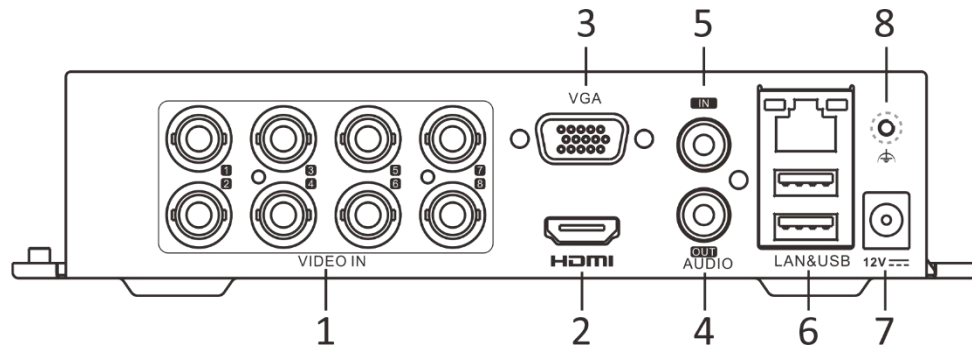

Physical Interface

No.	Description	No.	Description
1	Video and coaxial audio in	5	AUDIO IN, RCA connector
2	HDMI interface	6	LAN network interface and USB interface
3	VGA interface	7	12 VDC power input
4	AUDIO OUT, RCA connector	8	GND

Available Model

DS-7108HGHI-M1

Headquarters

No.555 Qianmo Road, Binjiang District,
Hangzhou 310051, China
T +86-571-8807-5998
www.hikvision.com

Follow us on social media to get the latest product and solution information.