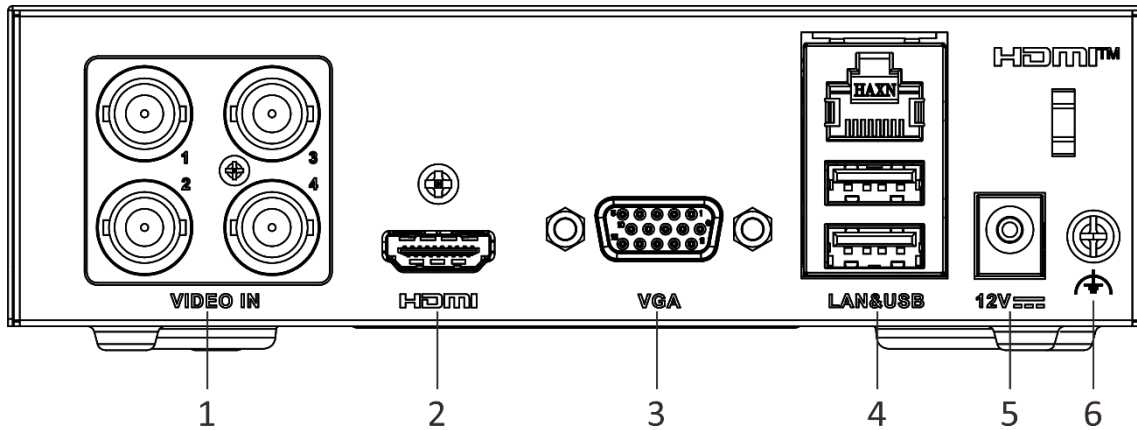

Physical Interface

No.	Description	No.	Description
1	Video and coaxial audio in	4	LAN network interface and USB interface
2	HDMI interface	5	Power supply
3	VGA interface	6	GND

Available Model

DS-E04HGHI-D

Headquarters

No.555 Qianmo Road, Binjiang District,
Hangzhou 310051, China
T +86-571-8807-5998
www.hikvision.com

Follow us on social media to get the latest product and solution information.

Hikvision

HikvisionHQ

HikvisionHQ

Hikvision_Global

Hikvision
Corporate Channel

hikvisionhq