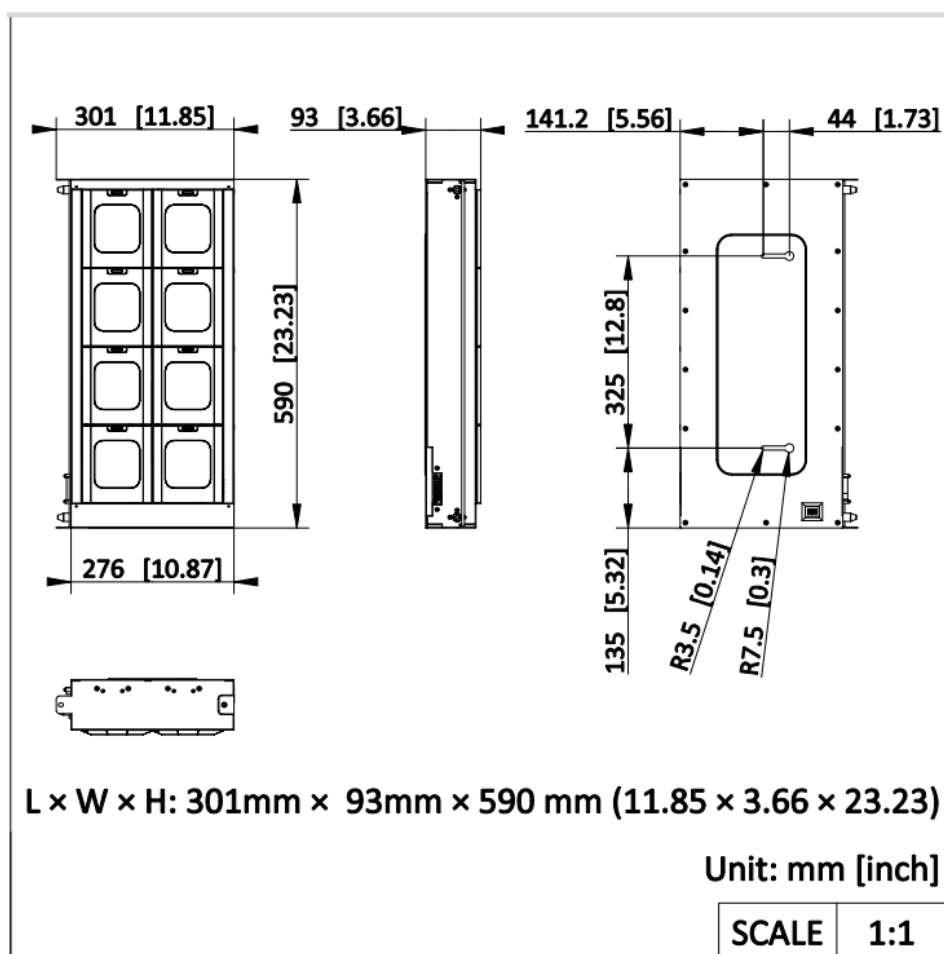

▪ Specification

Interface	
USB	8, USB Type-C interface
Button	Dial switch
General	
Dimension	590 mm × 301 mm × 93 mm (23.23" × 11.85" × 3.66")
Weight	7.9 kg (17.42 lb.)
Operating Condition	-10 °C to 55 °C (-14 °F to 131 °F). Humidity 95% or less (non-condensing)
Approval	
EMC	CE-EMC: EN 55032: 2015/A1: 2020, EN IEC 61000-3-2: 2019/A1: 2021, EN 61000-3-3: 2013/A2:2021, EN 55035: 2017/A11: 2020
Safety	CB: IEC 62368-1: 2014, CE-LVD: EN 62368-1: 2014/A11: 2017
Environment	CE-RoHS: 2011/65/EU

▪ Available Model

DS-MDS005-E

DS-MDS005-E/MINIUSB

▪ Dimension